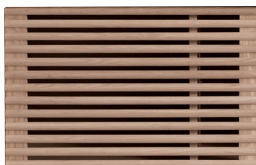

FLAT HANDLE ONLY
Ref. 2.20.005 BTR