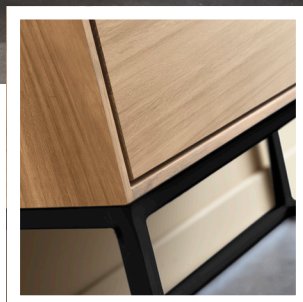

WHITE SOLID
SURFACE

BLACK SOLID
SURFACE

CERAMIC BASIN

Natural teak as per price list.
Optional oiled finishes +15%.
Accessories & Storage P118 - P123

STREAMLINE 2

Natural teak finish

2 DRAWER UNIT WITHOUT BASIN