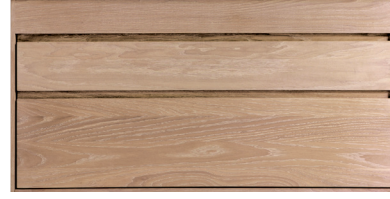

→ TO BE COMPLETED WITH

METAL BASE

MATT WHITE
 L 80 x D 45 x H 38 cm
Ref. 5.11.100-WM

MATT BLACK
 L 80 x D 45 x H 38 cm
Ref. 5.11.100-BM

	Ref.
COUNTERTOP (L121 x D46 x H3 cm OR H 1,2 cm for CO)	
Solid oak	5.22.502
Bluestone	4.22.502 PB
Exotic black	4.22.502 EB
Anstrude	4.22.502 AN
White carrara	4.22.502 BC
Calacatta ORO	7.22.502-CO
COUNTERTOP DOUBLE BASIN (L121 x D46 x H1,5 cm)	
White solid surface	6.01.090
Black solid surface	6.01.090-NM
Ceramic	6.01.085