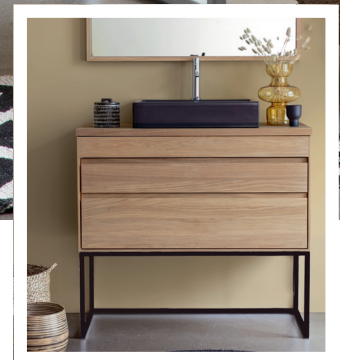

WHITE SOLID
SURFACE

BLACK SOLID
SURFACE

CERAMIC BASIN

Option of 9 finishes
 Accessories & Storage p74 – 85

STREAMLINE 2

Natural oil finish

2 DRAWER UNIT

L 80 x D 45 x H 50 cm
Ref. 5.11.000