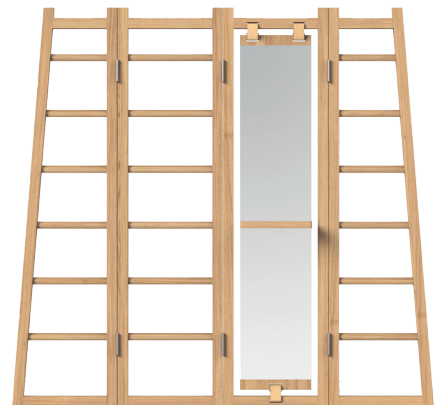

4 SECTIONS
Ref. 5.32.012
+ 5.32.010 + 5.32.011*2