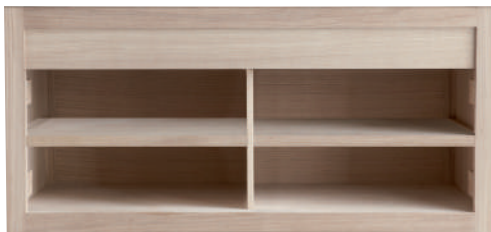

OPTIONAL WOOD BASE

L 100 x D 54,5 x H 20 cm
OAK
Ref. 5.54.051

BASIN UNITS

L 119 x D 54,5 x H 55 cm
OPTION OF 1 OR 2 BASINS
Ref. 5.54.010

→ TO BE COMPLETED WITH 2 HANDLES (ROUND OR FLAT DESIGN) 2 DOORS AND A COUNTERTOP

Ref.

COUNTERTOP (L120 x D55 x H3 cm OR H 1,2 cm for CO)

Solid oak	5.54.510
Bluestone	4.54.510 PB
Exotic black	4.54.510 EB
Anstrude	4.54.510 AN
White carrara	4.54.510 BC
Calacatta ORO	7.54.510-CO