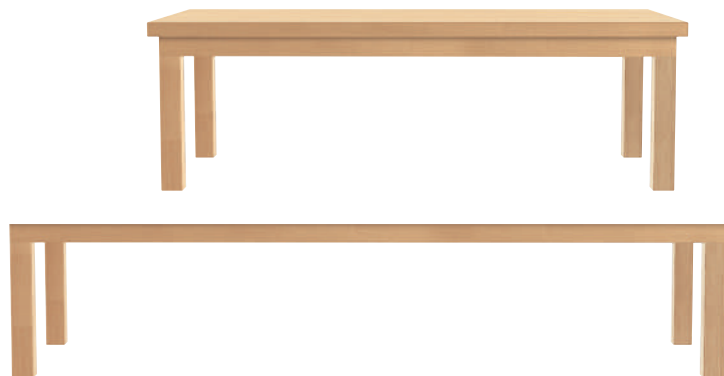

L 146 x D 48 x H 40cm  
**Ref. 5.25.152**

**WOOD TOP**

(Suggested base top size L 150 x D 52cm)  
**Ref. 5.25.155**

**OPTIONAL BASE**

L 196 x D 48 x H 40cm  
**Ref. 5.25.202**

**WOOD TOP**

(Suggested base top size L 200 x D 52cm)  
**Ref. 5.25.205**