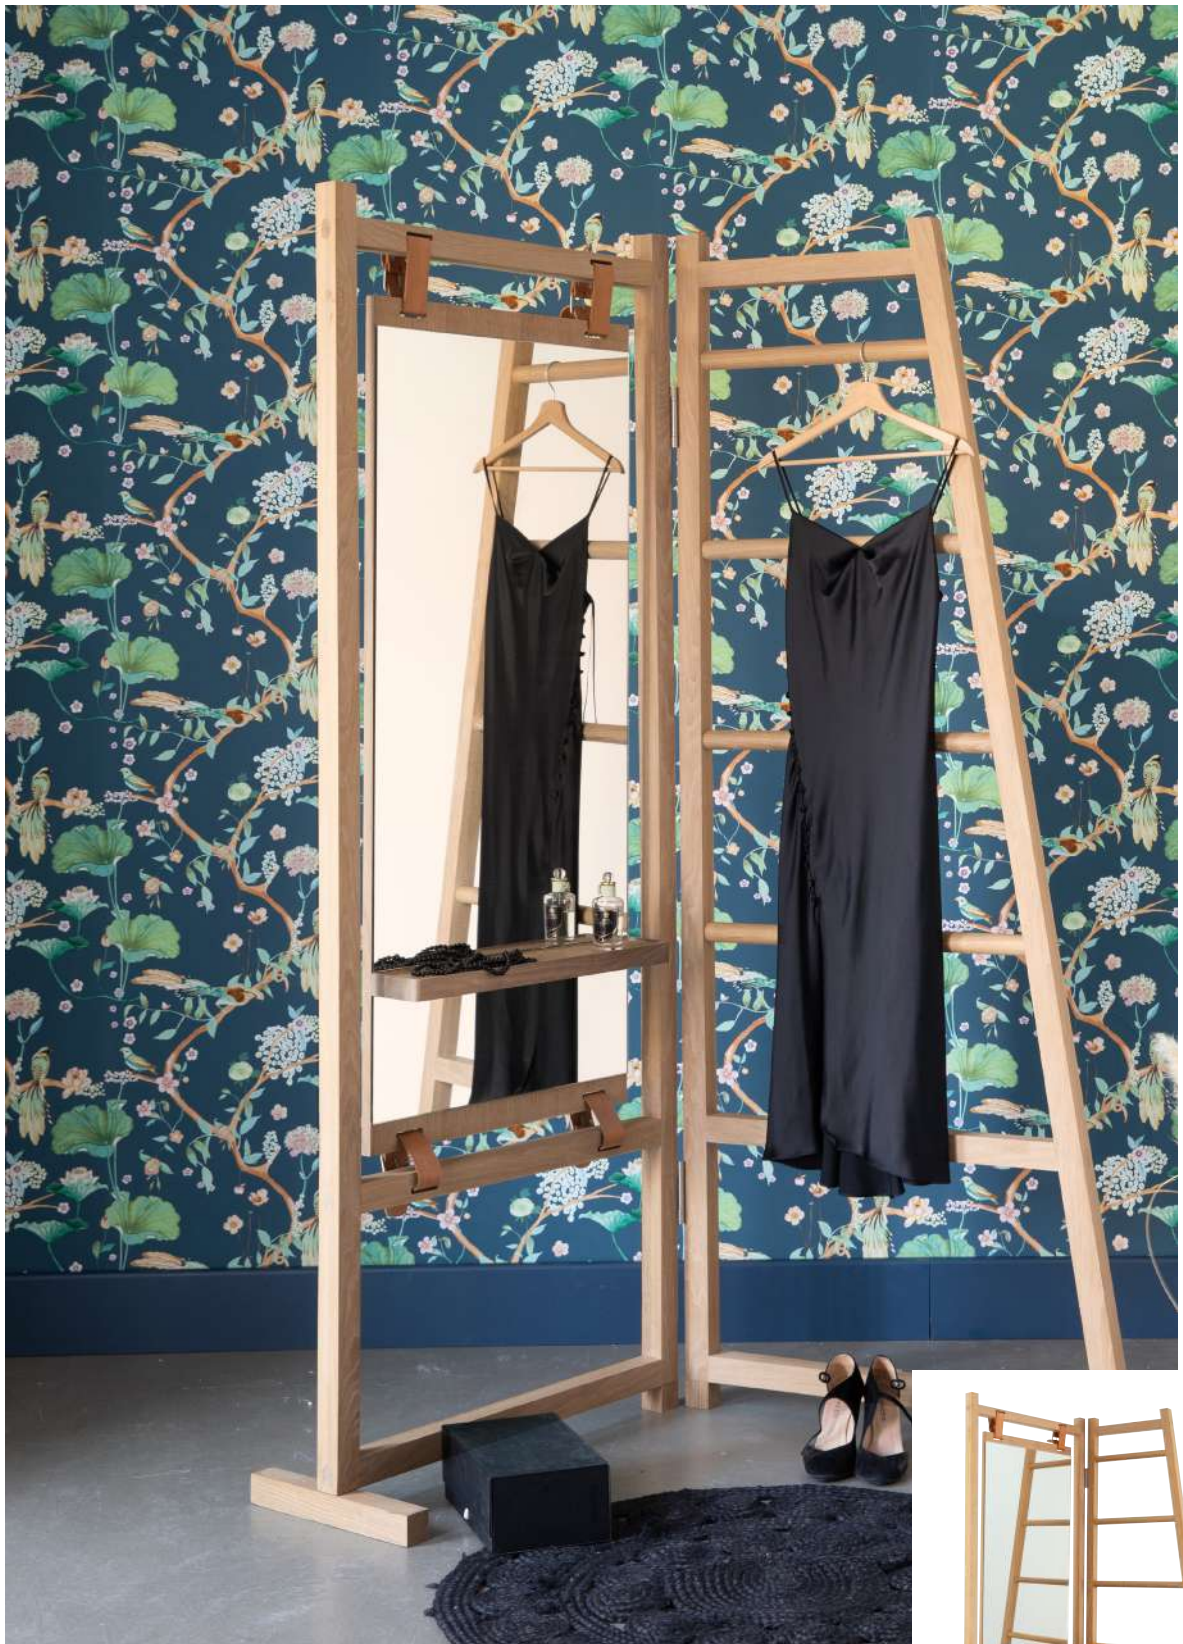

## SOLID OAK VALET

CONSISTING OF A MIRROR, SHELF AND ROBE  
HOOKS POSITIONED BEHIND THE MIRROR

Dimensions (open) 84,5 x 84,5 x H200 cm (without feet)

H 204,5 cm (with feet)

Ref. 5.32.000

On one side a mirror with integrated solid wood shelf, a place to leave your valuables or the contents of your pockets.