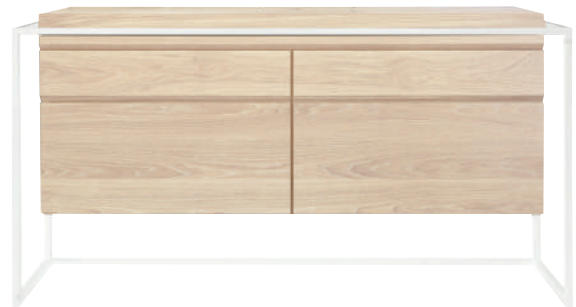

UNIT WITH 4 DRAWERS

(OPTION OF 1 OR 2 BASINS

ON THE LEFT OR RIGHT ONLY

L 154 x D 52 x H 55 cm

(unit size L 140 x D 52 x H 55 cm)

Ref. 5.10.015

→ **TO BE COMPLETED WITH A METAL FRAME**

MATT WHITE

Ref. 5.10.151-WM

MATT BLACK

Ref. 5.10.151-BM

→ **TO BE COMPLETED WITH A METAL STAND**

MATT WHITE

Ref. 5.10.152-WM

MATT BLACK

Ref. 5.10.152-BM