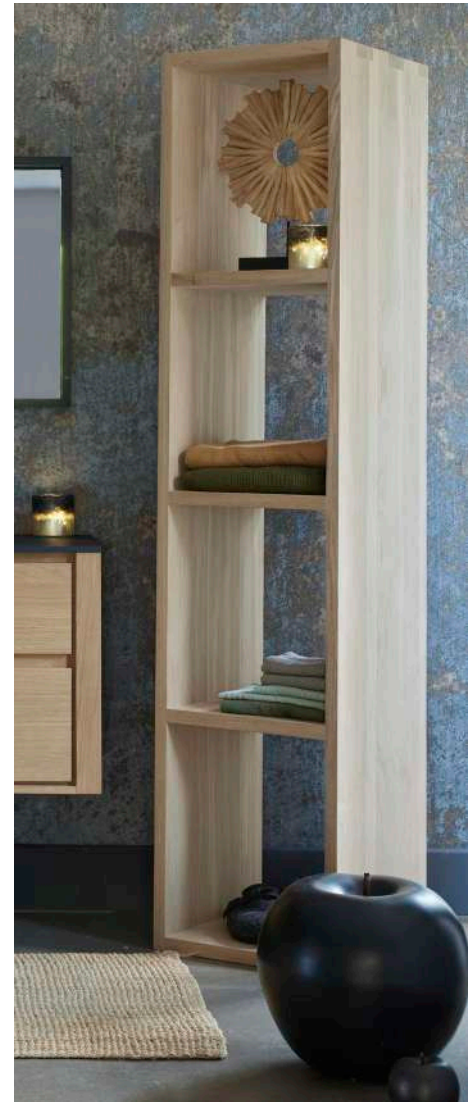

**WALL
HANGING
COLUMN**
L 40 x D 36 x H 180cm
Ref. 5.04.620

* Left or right hand hinges to be specified.

Option of 9 finishes
Accessories & Storage p74 – 85

FLAT OR ROUND HANDLE

	Ref.
FLAT HANDLE (for column storage 5.20.020)	
Stainless	5.20.000 HDL-IN
Matt black	5.20.000 HDL-NOM
ROUND HANDLE (for column storage 5.20.020)	
Stainless	5.20.000 BOU-IN
Matt black	5.20.000 BOU-NOM