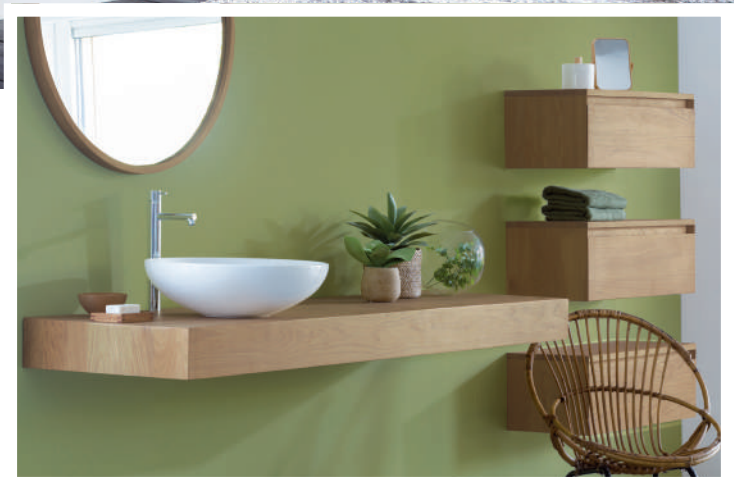

# AIR

*Natural teak finish*

Natural teak finish

- 5 countertop sizes
- Choice of natural
- And 5 oiled finishes
- 3 sizes of drawer storage
- Removable storage included
- Blum movento drawer runners

Natural teak as per price list. Optional oiled finishes +15%.  
Accessories & Storage P118 - P123