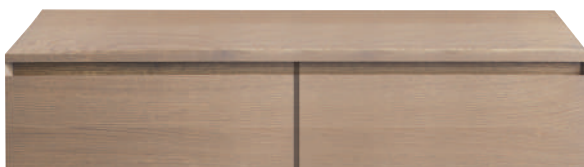

BASIN UNIT IN SOLID OAK

L 90 x D 50 x H 12 cm
Ref. 5.59.000

L 120 x D 50 x H 12 cm
Ref. 5.59.005

L 140 x D 50 x H 12 cm
Ref. 5.59.020

L 160 x D 50 x H 12 cm
Ref. 5.59.010

L 180 x D 50 x H 12 cm
Ref. 5.59.015

STORAGE UNIT WITH 1 DRAWER

L 75 x D 30 x H 25 cm
Ref. 5.59.510

REMOVABLE STORAGE INCLUDED

L 80 x D 45 x H 27 cm
Ref. 5.59.512

REMOVABLE STORAGE INCLUDED

L 90 x D 45 x H 27 cm
Ref. 5.59.500

STORAGE UNIT WITH 2 DRAWERS

REMOVABLE STORAGE INCLUDED

L 120 x D 45 x H 27 cm
Ref. 5.59.515