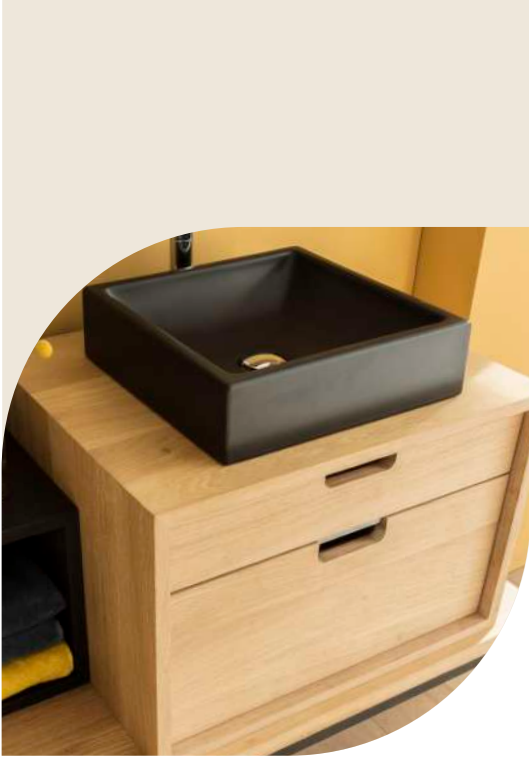

COUNTERTOP BASINS (CERAMIC) WITHOUT OVERFLOW