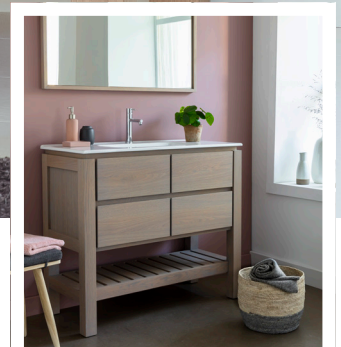

EASY

Natural oil finish

2 DRAWER UNIT

1 BASIN

L 80 x D 45 x H 87 cm

Ref. 5.22.000

→ TO BE COMPLETED WITH A COUNTERTOP
OR COUNTERTOP BASIN

	Ref.
COUNTERTOP (L81 x D46 x H3 cm OR H 1,2 cm for CO)	
Solid oak	5.22.500
Bluestone	4.22.500 PB
Exotic black	4.22.500 EB
Anstrude	4.22.500 AN
White carrara	4.22.500 BC
Calacatta ORO	7.22.500-CO
COUNTERTOP BASIN (L81 x D46 x H1,5 cm)	
White solid surface	6.01.088
Black solid surface	6.01.088-NM
Ceramic	6.01.084

2 DRAWER UNIT

L 120 x D 45 x H 87 cm

Ref. 5.22.002

→ TO BE COMPLETED WITH A TOP DRAWER

SUITABLE FOR 1 BASIN (countertop option only)

Ref. 5.22.007 D1

→ TO BE COMPLETED WITH A TOP DRAWER

SUITABLE FOR 2 BASINS