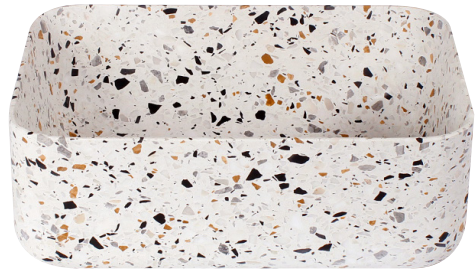

Cutout basin Ref: TP/PP

Ø 46 x H 14cm  
**Ref. 6.05.012 PN**

Cutout basin Ref: TP/PP

**TERRAZZO BASIN**

Ø 38 x H 12 cm  
Ref. 6.05.015 TR

Cutout basin Ref. TP/PP

**TERRAZZO BASIN  
RECTANGULAIRE**

L 38 X D 27 X H 13CM