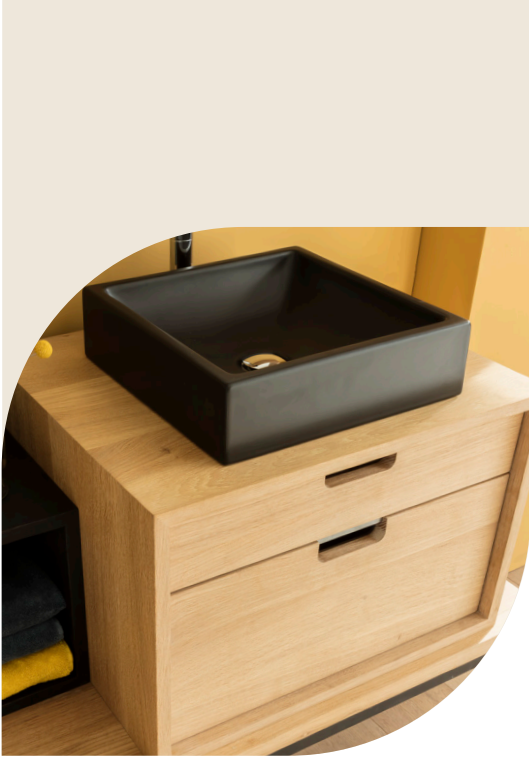

COUNTERTOP BASINS (CERAMIC) WITHOUT OVERFLOW