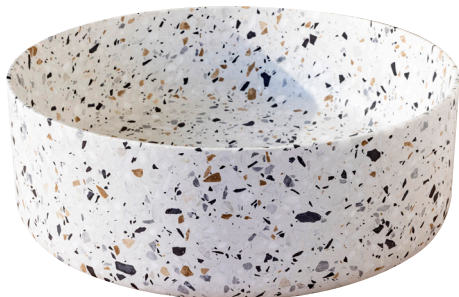

TERRAZZO BASIN

Ø 38 x H 13cm
Ref 6.05.016 TR

Cutout basin Ref. TP/PP