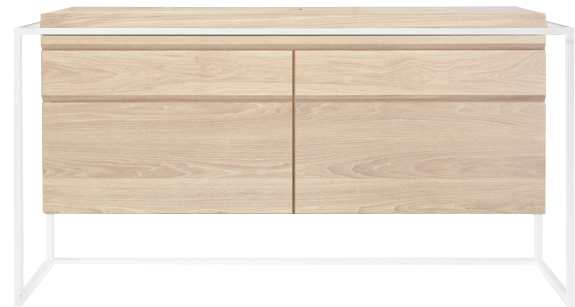

→ **TO BE COMPLETED WITH A METAL FRAME**

MATT WHITE

Ref. 5.10.151-WM

MATT BLACK

Ref. 5.10.151-BM